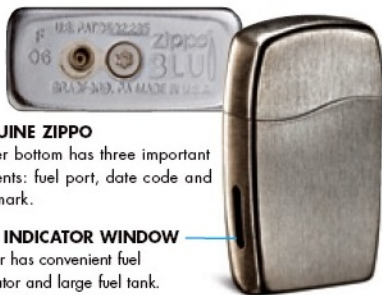

500.012
VIP GOLD
 Pure gold plate
 enhanced with
 a dimensional
 deep carved
 checked pattern.
 295,- €

THE NEW ZIPPO GAS LIGHTER COLLECTION

• NEW ZIPPO GAS LIGHTER GAS FUEL

A CLOSER LOOK AT THE WORLD'S TWO BEST POCKET LIGHTERS

- FLINT IGNITION.
- ZIPPO GUARANTEE.
- DISTINCTIVE CHIMNEY PATTERNS.
- FAMOUS ZIPPO CLICK.
- MADE IN USA.
- BOTH MODELS SHIPPED WITHOUT FUEL.

• ORIGINAL ZIPPO LIGHTER LIQUID FUEL

GENUINE ZIPPO

Lighter bottom has three important elements: fuel port, date code and BLU mark.